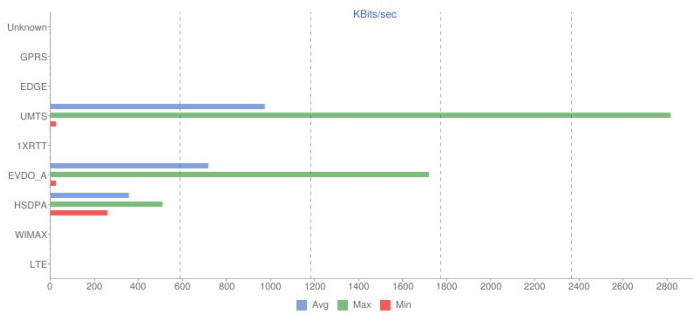

Tropper Technologies

Hemisphere v1.0

Report Generated: Mon Aug 30 2010 15:03:46 GMT-0400 (Eastern Daylight Time)

Carrier: All
 Location: All
 Date: All
 Phone Number: All
 Device Manufacturer: All
 Device Industrial Design: All
 Serving Cell ID: All

- Downlink Data Rate
- Uplink Data Rate
- Latency (HTTP)
- Latency (Ping)

Summary Data (KBits/sec)

Hide				
	Avg = 799	Max = 2815	Min = 24	Count = 3819
	Avg.	Max.	Min.	Count
Unknown	0	0	0	0
GPRS	0	0	0	0
EDGE	0	0	0	0
UMTS	972	2815	25	1247
1XRTT	0	0	0	0
EVDO-A	716	1718	24	2567
HSDPA	355	508	258	5
WIMAX	0	0	0	0
LTE	0	0	0	0

Additional Data (By Technology)

Show

Additional Data (By Serving Cell)

Show

■ < 100 KBits/sec ■ < 300 KBits/sec ■ < 700 KBits/sec ■ >= 700 KBits/sec Point Count = 2463 Devices Count = 4