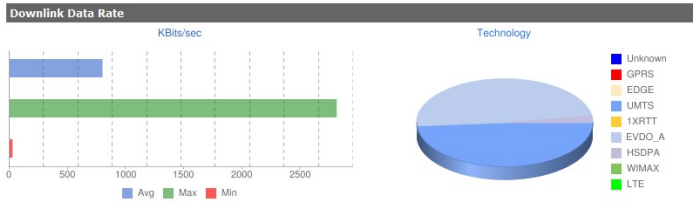

- Downlink Data Rate
- Uplink Data Rate
- Latency (HTTP)
- Latency (Ping)

Summary Data (KBits/sec)

Hide				
	Avg = 799	Max = 2815	Min = 24	Count = 3819
	Avg.	Max.	Min.	Count
Unknown	0	0	0	0
GPRS	0	0	0	0
EDGE	0	0	0	0
UMTS	972	2815	25	1247
1XRTT	0	0	0	0
EVDO-A	716	1718	24	2567
HSDPA	355	508	258	5
WIMAX	0	0	0	0
LTE	0	0	0	0